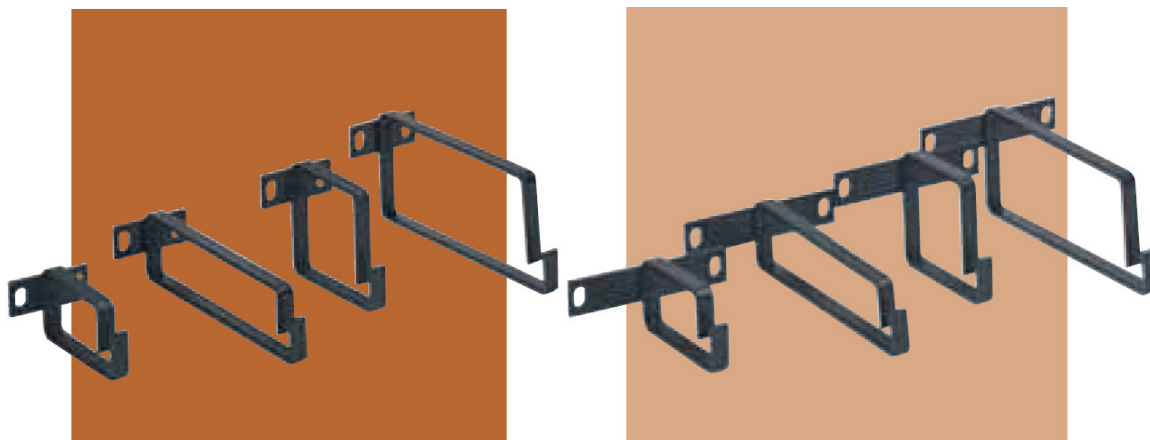

Cable Management Ring Brackets

Cable Management Ring brackets can be mounted to the front or rear of a rack or any other surface, to provide both vertical and horizontal cable management.

Brackets can be specified in either one- or two-rack-space sizes, and are offered in 4- and 6-inch depths for accommodating various cable bundle sizes.

KEY FEATURES

- Front and rear rack mountable
- Vertical and horizontal cable management
- Rack or any other surface mountable
- Durable steel construction
- 1 and 2 RMS sizes
- 4- and 6-inch depths

ORDERING INFORMATION

Cable Management Ring Brackets

Part Number	Description
CMR-175-A	Cable Management Ring Bracket with 1.75"H x 4"D Horizontal Ring on 1.75"H Rack Mount Bracket – 1 RMS
CMR-175-B	Cable Management Ring Bracket with 2.25"H x 4"D Horizontal Ring on 1.75"H Rack Mount Bracket – 1 RMS
CMR-175-C	Cable Management Ring Bracket with 1.75"H x 6"D Horizontal Ring on 1.75"H Rack Mount Bracket – 1 RMS
CMR-175-D	Cable Management Ring Bracket with 2.25"H x 6"D Horizontal Ring on 1.75"H Rack Mount Bracket – 1 RMS
CMR-350-A	Cable Management Ring Bracket with 1.75"H x 4"D Horizontal Ring on 3.50"H Rack Mount Bracket – 2 RMS
CMR-350-B	Cable Management Ring Bracket with 2.25"H x 4"D Horizontal Ring on 3.50"H Rack Mount Bracket – 2 RMS
CMR-350-C	Cable Management Ring Bracket with 1.75"H x 6"D Horizontal Ring on 3.50"H Rack Mount Bracket – 2 RMS
CMR-350-D	Cable Management Ring Bracket with 2.25"H x 6"D Horizontal Ring on 3.50"H Rack Mount Bracket – 2 RMS