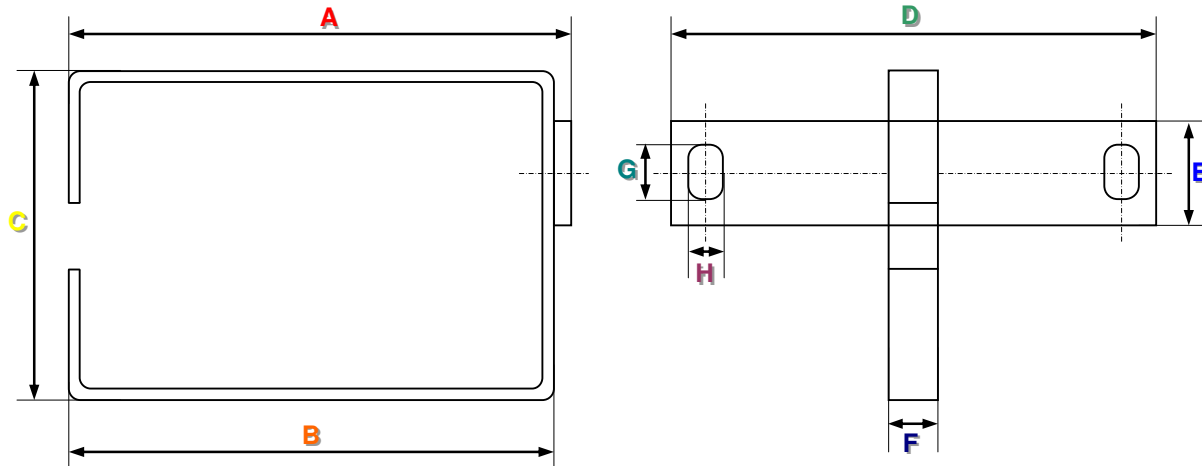

Cable Management Ring Brackets

SPECIFICATIONS

• **MATERIALS**

Steel, black powder coating

DIMENSIONS

Bracket	Bracket Dimensions																RMS (D)
	A		B		C		D		E		F		H		G		
	in	mm	in	mm	in	mm	in	mm	in	mm	in	mm	in	mm	in	mm	
CMR-175-A	4	101.5	3⁷/₈	98.5	1³/₄	44.5	1 3⁴/₄	44.5	3⁴/₄	19	3⁸/₈	9.5	1⁴/₄	6.5	3⁸/₈	9.5	1
CMR-175-B	4	101.5	3⁷/₈	98.5	2¹/₄	57	1 3⁴/₄	44.5	3⁴/₄	19	3⁸/₈	9.5	1⁴/₄	6.5	3⁸/₈	9.5	1
CMR-175-C	6¹/₈	155.5	6	152.5	1³/₄	44.5	1 3⁴/₄	44.5	3⁴/₄	19	3⁸/₈	9.5	1⁴/₄	6.5	3⁸/₈	9.5	1
CMR-175-D	6¹/₈	155.5	6	152.5	2¹/₄	57	1 3⁴/₄	44.5	3⁴/₄	19	3⁸/₈	9.5	1⁴/₄	6.5	3⁸/₈	9.5	1
CMR-350-A	4	101.5	3⁷/₈	98.5	1³/₄	44.5	3¹/₂	89	3⁴/₄	19	3⁸/₈	9.5	1⁴/₄	6.5	3⁸/₈	9.5	2
CMR-350-B	4	101.5	3⁷/₈	98.5	2¹/₄	57	3¹/₂	89	3⁴/₄	19	3⁸/₈	9.5	1⁴/₄	6.5	3⁸/₈	9.5	2
CMR-350-C	6¹/₈	155.5	6	152.5	1³/₄	44.5	3¹/₂	89	3⁴/₄	19	3⁸/₈	9.5	1⁴/₄	6.5	3⁸/₈	9.5	2
CMR-350-D	6¹/₈	155.5	6	152.5	2¹/₄	57	3¹/₂	89	3⁴/₄	19	3⁸/₈	9.5	1⁴/₄	6.5	3⁸/₈	9.5	2

RELATED PRODUCTS

Product/Product Group	Spec Sheet #
Cable Management Rack _____	N/A
Cable Management Panels _____	N/A

SPECIFICATIONS